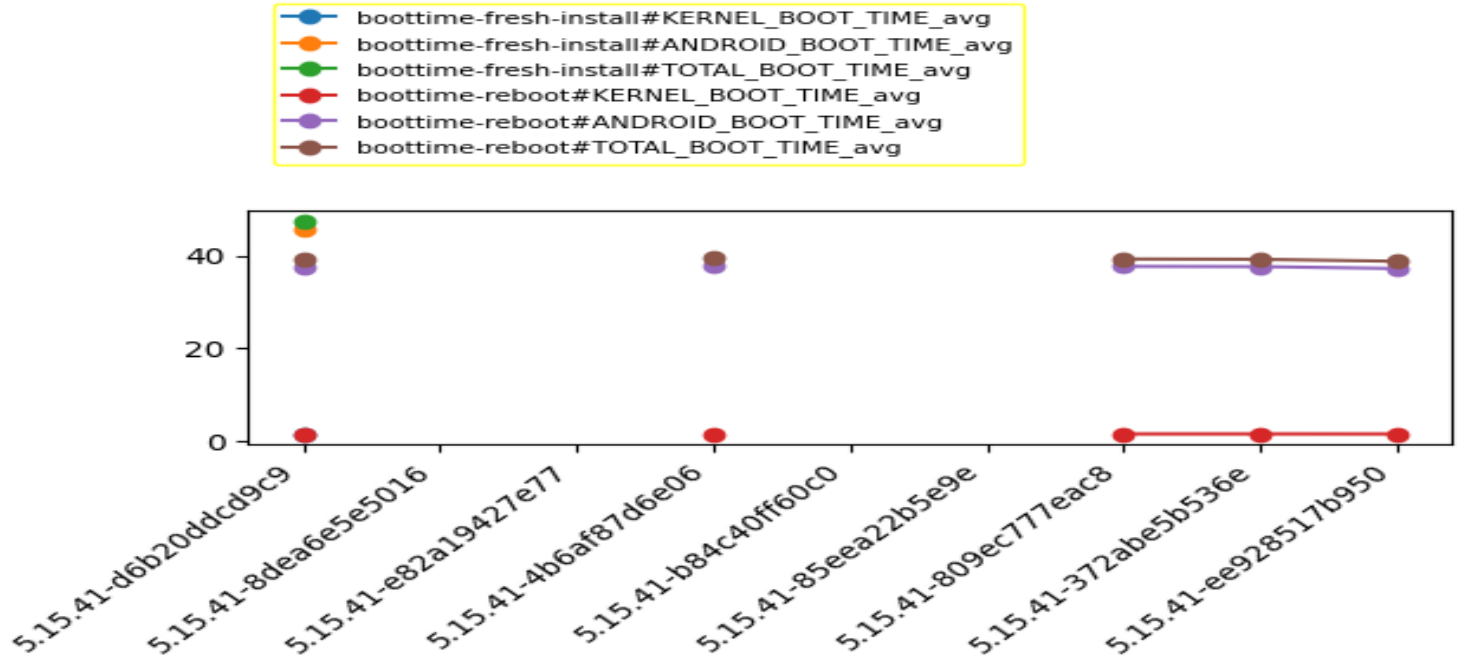

Linux 5.15 5.15-gki-android13-aosp-master-db845c-boottime

boottime

No.	Build Version	boottime-fresh-install#KERNEL_BOOT_TIME_avg	boottime-fresh-install#ANDROID_BOOT_TIME_avg	boottime-fresh-install#TOTAL_BOOT_TIME_avg	boottime-reboot#KERNEL_BOOT_TIME_avg	boottime-reboot#ANDROID_BOOT_TIME_avg	boottime-reboot#TOTAL_BOOT_TIME_avg
1	5.15.41-9040c2052e67	--	--	--	--	--	--
2	5.15.41-ee928517b950	--	--	--	1.57	37.26	38.83
3	5.15.41-372abe5b536e	--	--	--	1.58	37.67	39.25
4	5.15.41-809ec777eac8	--	--	--	1.58	37.73	39.31
5	5.15.41-85eea22b5e9e	--	--	--	--	--	--
6	5.15.41-b84c40ff60c0	--	--	--	--	--	--
7	5.15.41-4b6af87d6e06	--	--	--	1.58	37.96	39.55
8	5.15.41-e82a19427e77	--	--	--	--	--	--
9	5.15.41-8dea6e5e5016	--	--	--	--	--	--
10	5.15.41-d6b20ddcd9c9	1.57	45.8	47.38	1.58	37.59	39.17