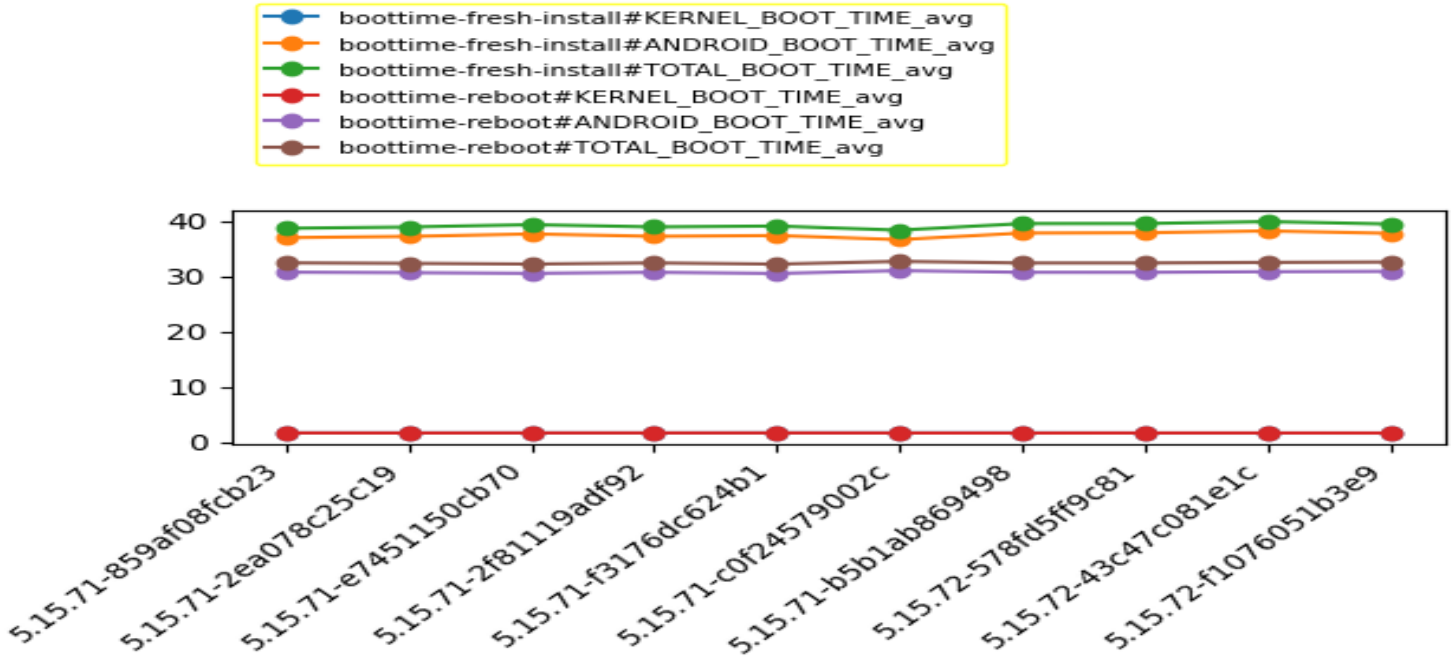

LKFT Benchmarks Report for the latest 10 builds(22.10.11)

Date	2022.10.11
Author	Yongqin Liu <yongqin.liu@linaro.org>

Linux 5.15 5.15-gki-android14-aosp-master-rb5-boottime

boottime

No.	Build Version	boottime-fresh-install#KERNEL_BOOT_TIME_avg	boottime-fresh-install#ANDROID_BOOT_TIME_avg	boottime-fresh-install#TOTAL_BOOT_TIME_avg	boottime-reboot#KERNEL_BOOT_TIME_avg	boottime-reboot#ANDROID_BOOT_TIME_avg	boottime-reboot#TOTAL_BOOT_TIME_avg
1	5.15.72-f1076051b3e9	1.68	37.79	39.47	1.68	30.91	32.6
2	5.15.72-43c47c081e1c	1.68	38.22	39.91	1.69	30.85	32.53
3	5.15.72-578fd5ff9c81	1.68	37.89	39.56	1.69	30.73	32.43
4	5.15.71-b5b1ab869498	1.71	37.84	39.55	1.68	30.74	32.43
5	5.15.71-c0f24579002c	1.71	36.65	38.36	1.69	31.04	32.72
6	5.15.71-f3176dc624b1	1.71	37.39	39.1	1.7	30.53	32.22
7	5.15.71-2f81119adf92	1.69	37.25	38.94	1.7	30.74	32.44
8	5.15.71-e7451150cb70	1.7	37.67	39.36	1.7	30.55	32.23
9	5.15.71-2ea078c25c19	1.7	37.23	38.93	1.69	30.67	32.36
10	5.15.71-859af08fcb23	1.7	37.0	38.7	1.7	30.76	32.45