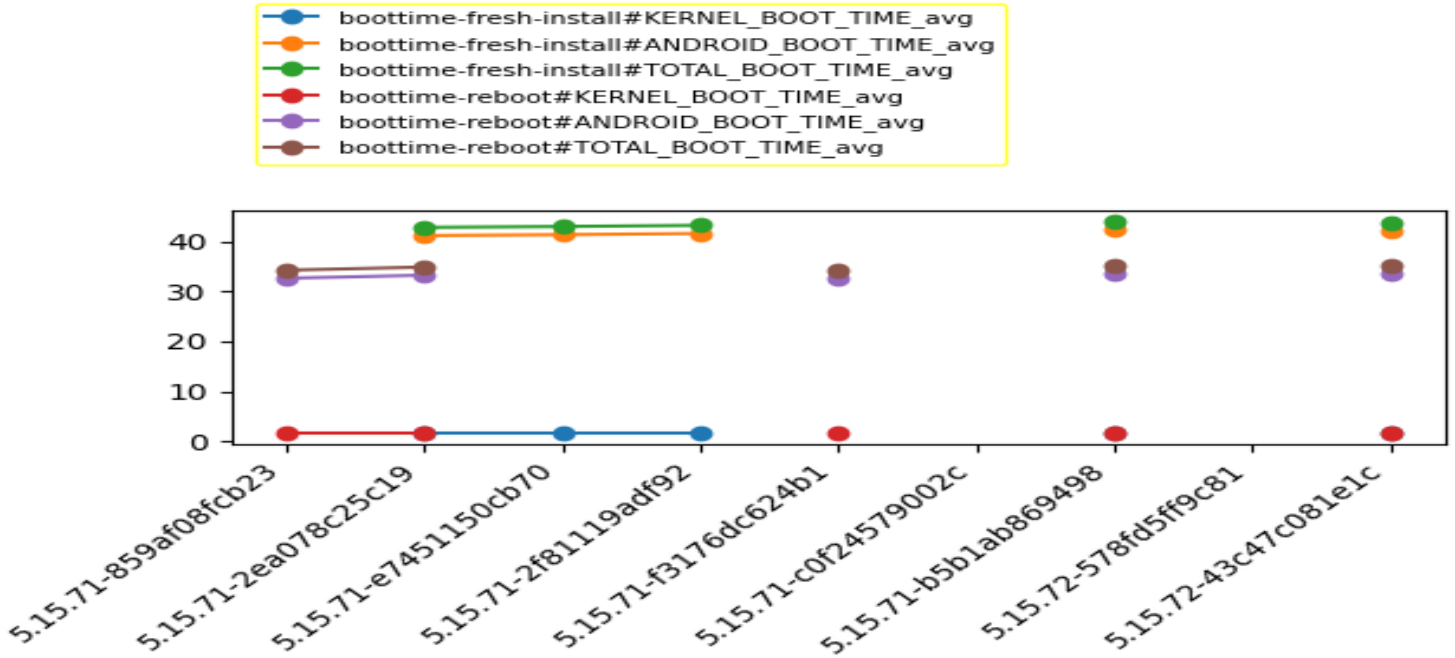

Linux 5.15 5.15-gki-android14-aosp-master-db845c-boottime

boottime

No.	Build Version	boottime-fresh-install#KERNEL_BOOT_TIME_avg	boottime-fresh-install#ANDROID_BOOT_TIME_avg	boottime-fresh-install#TOTAL_BOOT_TIME_avg	boottime-reboot#KERNEL_BOOT_TIME_avg	boottime-reboot#ANDROID_BOOT_TIME_avg	boottime-reboot#TOTAL_BOOT_TIME_avg
1	5.15.72-f1076051b3e9	--	--	--	--	--	--
2	5.15.72-43c47c081e1c	1.64	42.02	43.66	1.63	33.55	35.17
3	5.15.72-578fd5ff9c81	--	--	--	--	--	--
4	5.15.71-b5b1ab869498	1.62	42.43	44.05	1.63	33.68	35.31
5	5.15.71-c0f24579002c	--	--	--	--	--	--
6	5.15.71-f3176dc624b1	--	--	--	1.62	32.73	34.35
7	5.15.71-2f81119adf92	1.64	41.66	43.3	--	--	--
8	5.15.71-e7451150cb70	1.64	41.42	43.06	--	--	--
9	5.15.71-2ea078c25c19	1.64	41.25	42.89	1.62	33.29	34.92
10	5.15.71-859af08fcb23	--	--	--	1.62	32.68	34.3