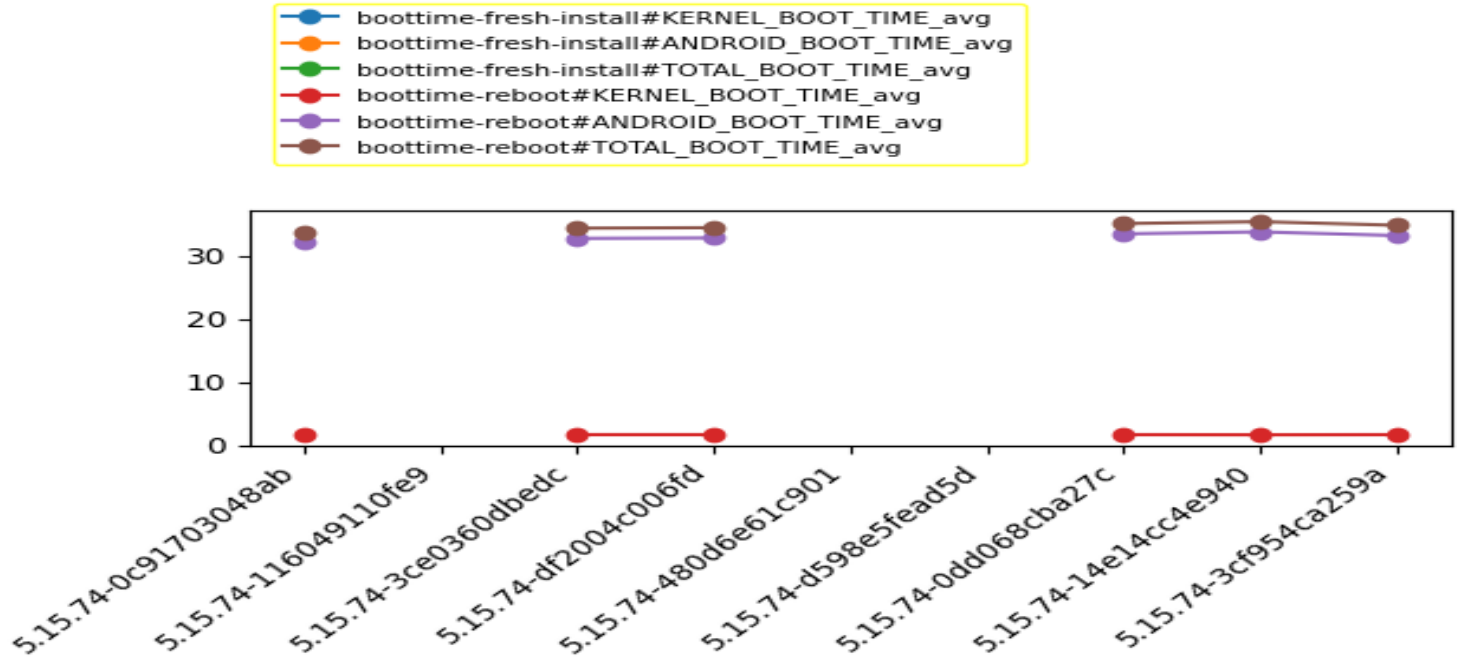

Linux 5.15 5.15-gki-android14-aosp-master-db845c-boottime

boottime

No.	Build Version	boottime-fresh-install#KERNEL_BOOT_TIME_avg	boottime-fresh-install#ANDROID_BOOT_TIME_avg	boottime-fresh-install#TOTAL_BOOT_TIME_avg	boottime-reboot#KERNEL_BOOT_TIME_avg	boottime-reboot#ANDROID_BOOT_TIME_avg	boottime-reboot#TOTAL_BOOT_TIME_avg
1	5.15.74-3d56edf4a961	--	--	--	--	--	--
2	5.15.74-3cf954ca259a	--	--	--	1.63	33.19	34.82
3	5.15.74-14e14cc4e940	--	--	--	1.61	33.77	35.39
4	5.15.74-0dd068cba27c	--	--	--	1.63	33.46	35.09
5	5.15.74-d598e5fead5d	--	--	--	--	--	--
6	5.15.74-480d6e61c901	--	--	--	--	--	--
7	5.15.74-df2004c006fd	--	--	--	1.63	32.81	34.44
8	5.15.74-3ce0360dbedc	--	--	--	1.63	32.74	34.36
9	5.15.74-116049110fe9	--	--	--	--	--	--
10	5.15.74-0c91703048ab	--	--	--	1.63	32.12	33.75