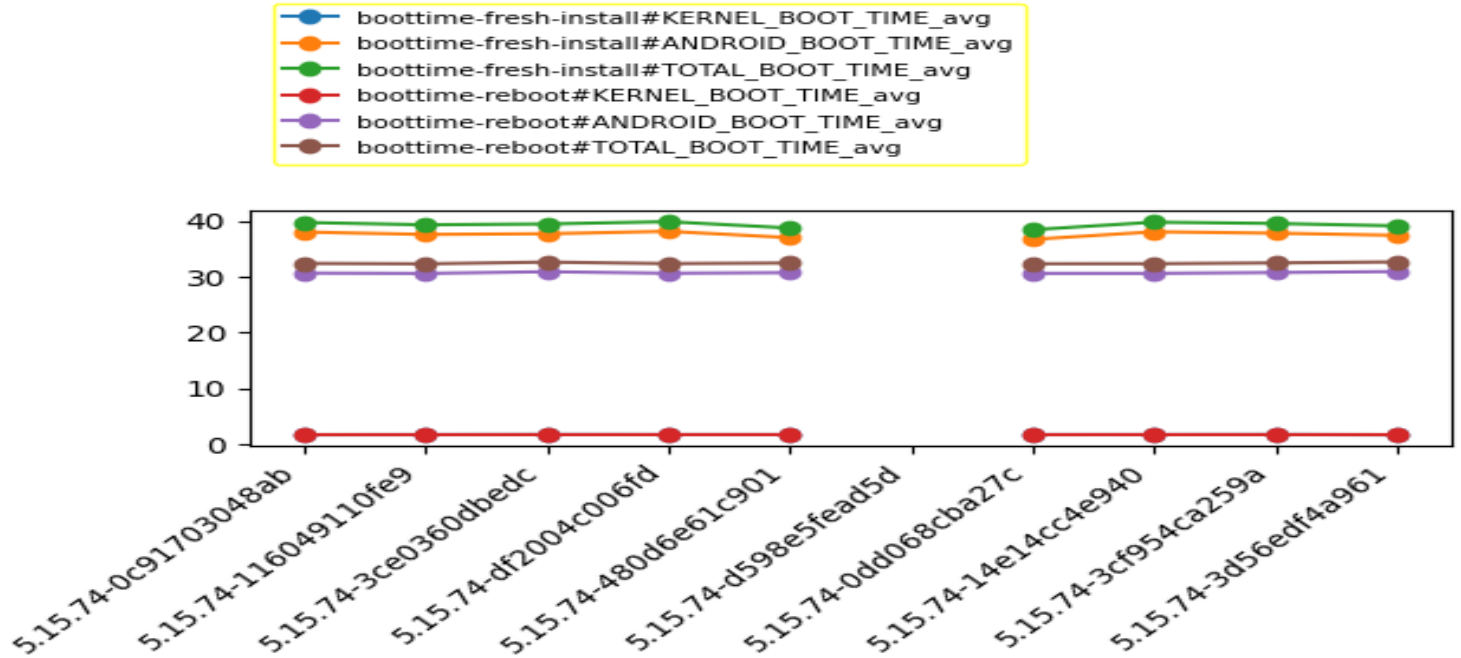

LKFT Benchmarks Report for the latest 10 builds(22.10.26)

Date	2022.10.26
Author	Yongqin Liu <yongqin.liu@linaro.org>

Linux 5.15 5.15-gki-android14-aosp-master-rb5-boottime

boottime

No.	Build Version	boottime-fresh-install#KERNEL_BOOT_TIME_avg	boottime-fresh-install#ANDROID_BOOT_TIME_avg	boottime-fresh-install#TOTAL_BOOT_TIME_avg	boottime-reboot#KERNEL_BOOT_TIME_avg	boottime-reboot#ANDROID_BOOT_TIME_avg	boottime-reboot#TOTAL_BOOT_TIME_avg
1	5.15.74-3d56edf4a961	1.7	37.41	39.11	1.72	30.93	32.65
2	5.15.74-3cf954ca259a	1.75	37.8	39.54	1.73	30.75	32.48
3	5.15.74-14e14cc4e940	1.73	38.05	39.77	1.73	30.6	32.33
4	5.15.74-0dd068cba27c	1.73	36.69	38.42	1.72	30.6	32.32
5	5.15.74-d598e5fead5d	--	--	--	--	--	--
6	5.15.74-480d6e61c901	1.73	37.0	38.73	1.73	30.73	32.46
7	5.15.74-df2004c006fd	1.73	38.13	39.86	1.73	30.62	32.35
8	5.15.74-3ce0360dbedc	1.75	37.7	39.45	1.73	30.9	32.62
9	5.15.74-116049110fe9	1.73	37.57	39.3	1.72	30.59	32.31
10	5.15.74-0c91703048ab	1.71	38.01	39.72	1.72	30.65	32.38